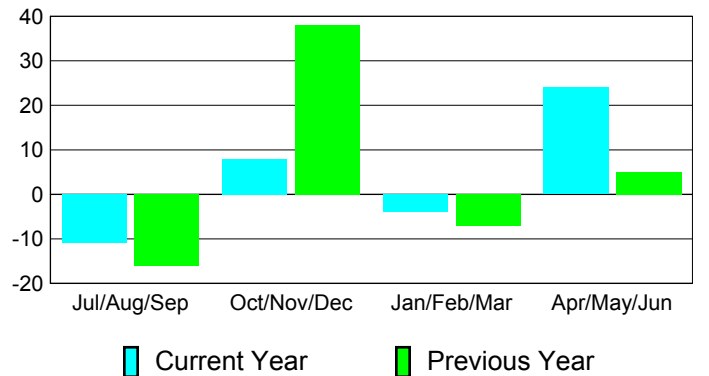

**Membership Results
2010-2011**

**Membership
2009-2010**

Month	Net Memb Goal	Actual New Memb	Actual Dropped Memb	Gain/Loss of Memb	Gain/Loss of Memb
Jul/Aug/Sep	0	36	-47	-11	-16
Oct/Nov/Dec	0	25	-17	8	38
Jan/Feb/Mar	0	16	-20	-4	-7
Apr/May/June	10	63	-39	24	5
Totals	10	140	-123	17	20

Membership Results 2010-2011

Goal, New, Dropped, Gain/Loss

Comparison of Membership Gain/Loss

Current Year Compared to the Previous Year

Gender Comparison 2010-2011

Jul/Aug/Sep

Oct/Nov/Dec

Jan/Feb/Mar

Apr/May/June

Male

Female