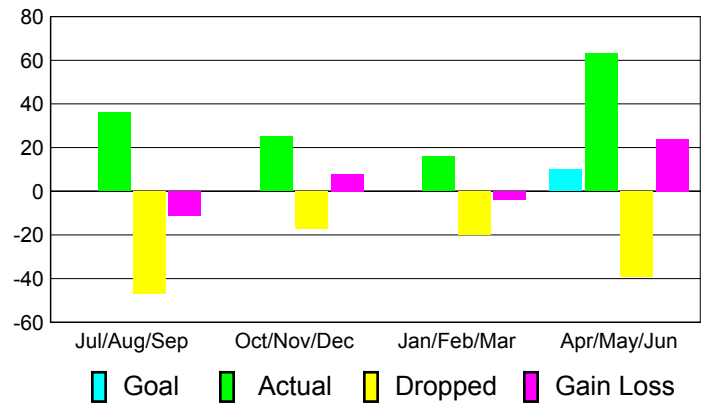

Membership Results 2010-2011

Goal, New, Dropped, Gain/Loss

Comparison of Membership Gain/Loss

Current Year Compared to the Previous Year